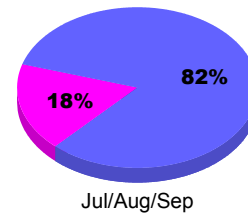

Membership Results
2011-2012

Membership
2010-2011

Month	Net Memb Goal	Actual New Memb	Actual Dropped Memb	Gain/Loss of Memb	Gain/Loss of Memb
Jul/Aug/Sep		33	-45	-12	-43
Totals		33	-45	-12	-43

Membership Results 2011-2012

Goal, New, Dropped, Gain/Loss

Comparison of Membership Gain/Loss

Current Year Compared to the Previous Year

Gender Comparison 2011-2012

Male Female