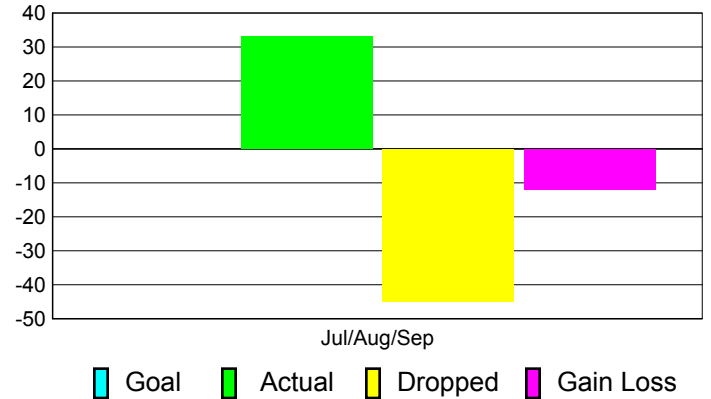

Membership Results 2011-2012

Goal, New, Dropped, Gain/Loss